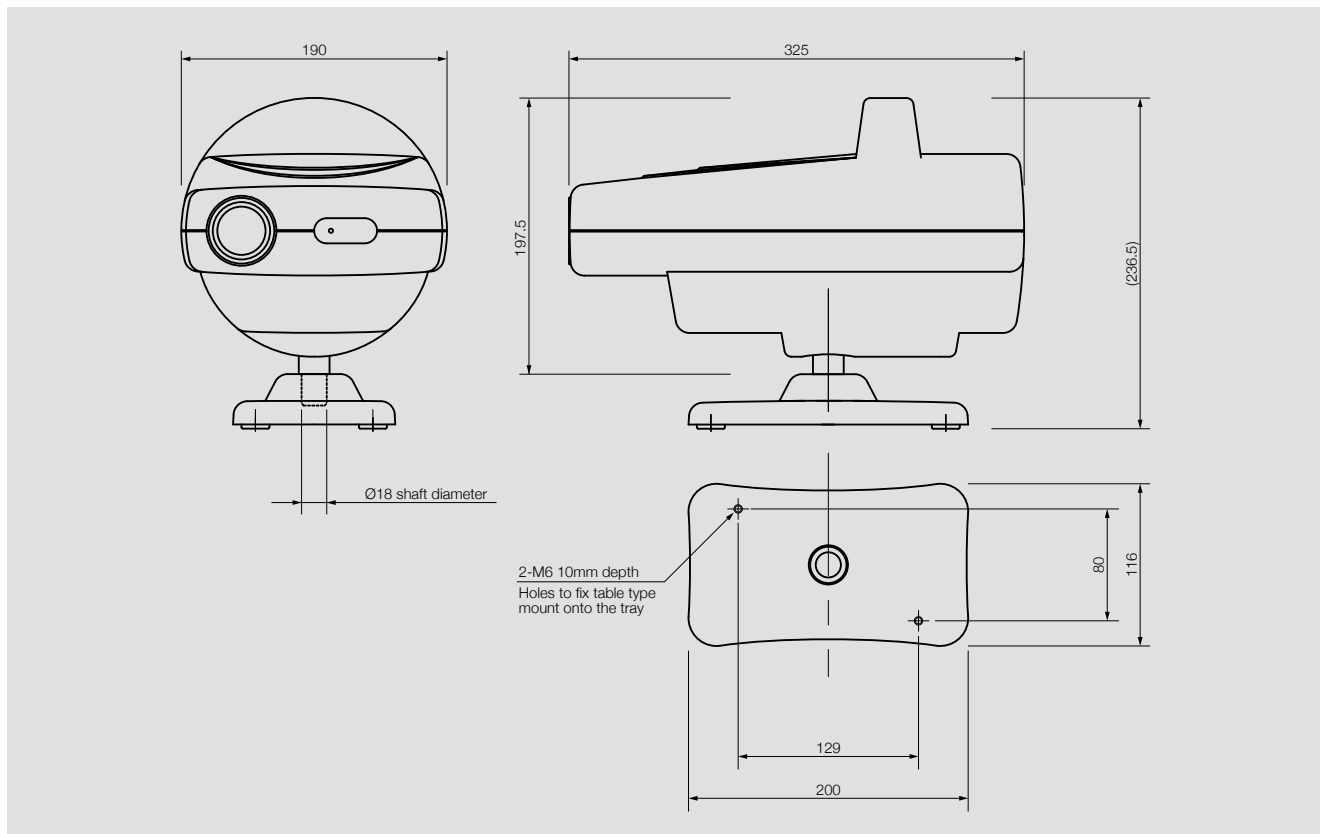

Dimensions

Caution To ensure safe and correct handling please read the user manual before using.

- •Description and appearance as detailed in this catalogue may be subject to change as improvements are made to products.
- •Colours as they appear in catalogue photographs may be slightly different to actual products due to lighting conditions when photographs were taken, or print colours.

For The Americas, Asia-Pacific & Middle East
TAKAGI SEIKO CO., LTD.
330-2 Iwafune, Nakano-shi, Nagano-ken, 383-8585, Japan
TEL : +81(0)269-22-4511(Switchboard) URL : <https://www.takagi-j.com>

Your local distributor

For Europe & Africa
Takagi Ophthalmic Instruments Europe Ltd
Citylabs 1.0, Nelson Street, Manchester, M13 9NQ, UK
TEL : +44 (0)161 273 6330 URL : <https://www.takagieurope.com>